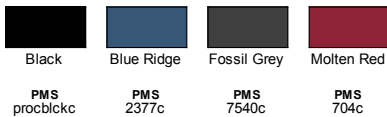

PRODUCT DETAILS

NORTH END

88156 prime

Ash City - North End Men's Compass Colorblock Three-Layer Fleece Bonded Soft Shell Jacket

MSRP (A): \$114.98

Features

- UTK 1 temperature range:
- 42°F to 11°F / 6°C to -12°C
- contrast fleece-lined collar
- fleece chin guard
- front and shoulder yokes
- articulated sleeve seams maximize movement
- adjustable cuffs with tabs
- reverse coil zippered pockets on front, chest and left sleeve
- audio port access through left lower pocket
- thermal retention shockcord at hem

Fabric

- 3-layer performance stretch soft shell
- 96% polyester 4% spandex
- Bonded with 100% polyester anti-pill fleece

Sizes

- S - 5XL

Product Specifications

	S	M	L	XL	2XL	3XL	4XL	5XL
BODY WIDTH	22	23.5	25	27	29	31	33	35
FULL BODY LENGTH	27.25	28.38	29	29.63	30.25	30.88	31.5	32.13
SLEEVE LENGTH	34.5	35.5	36.5	37.5	38.5	39.5	40.25	41

Size Chart

	S	M	L	XL	2XL	3XL	4XL	5XL
CHEST	35-38	39-41	42-45	46-49	50-52	53-56	57-60	61-64

4 Available Colors

BACK VIEW

SIDE VIEW