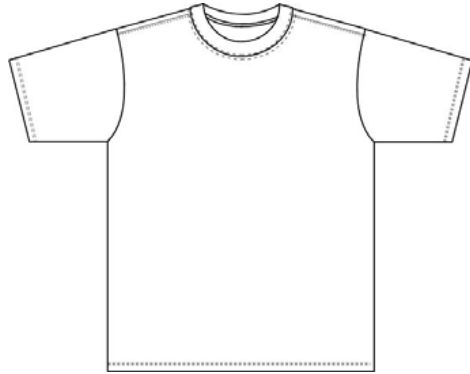

Gildan Activewear 2016 Europe Product Line