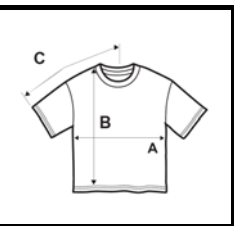

SPECIFICATIONS

Size	Chest/inches (A)	Chest/cm	Length/inches (B)	Length/cm	CB Sleeve/inches (C)	CB Sleeve/cm
Youth X-Small	14	36	18	46	11.50	29
Youth Small	16	41	20.50	52	13.50	34
Youth Medium	17	43	22	56	14.50	37
Youth Large	18	46	23.50	60	15.50	39
Youth X-Large	19	48	25	64	16.50	42
Tol.	+/- 1	+/- 2.54	+/- 1	+/- 2.54	+/- 0.75	+/- 1.91